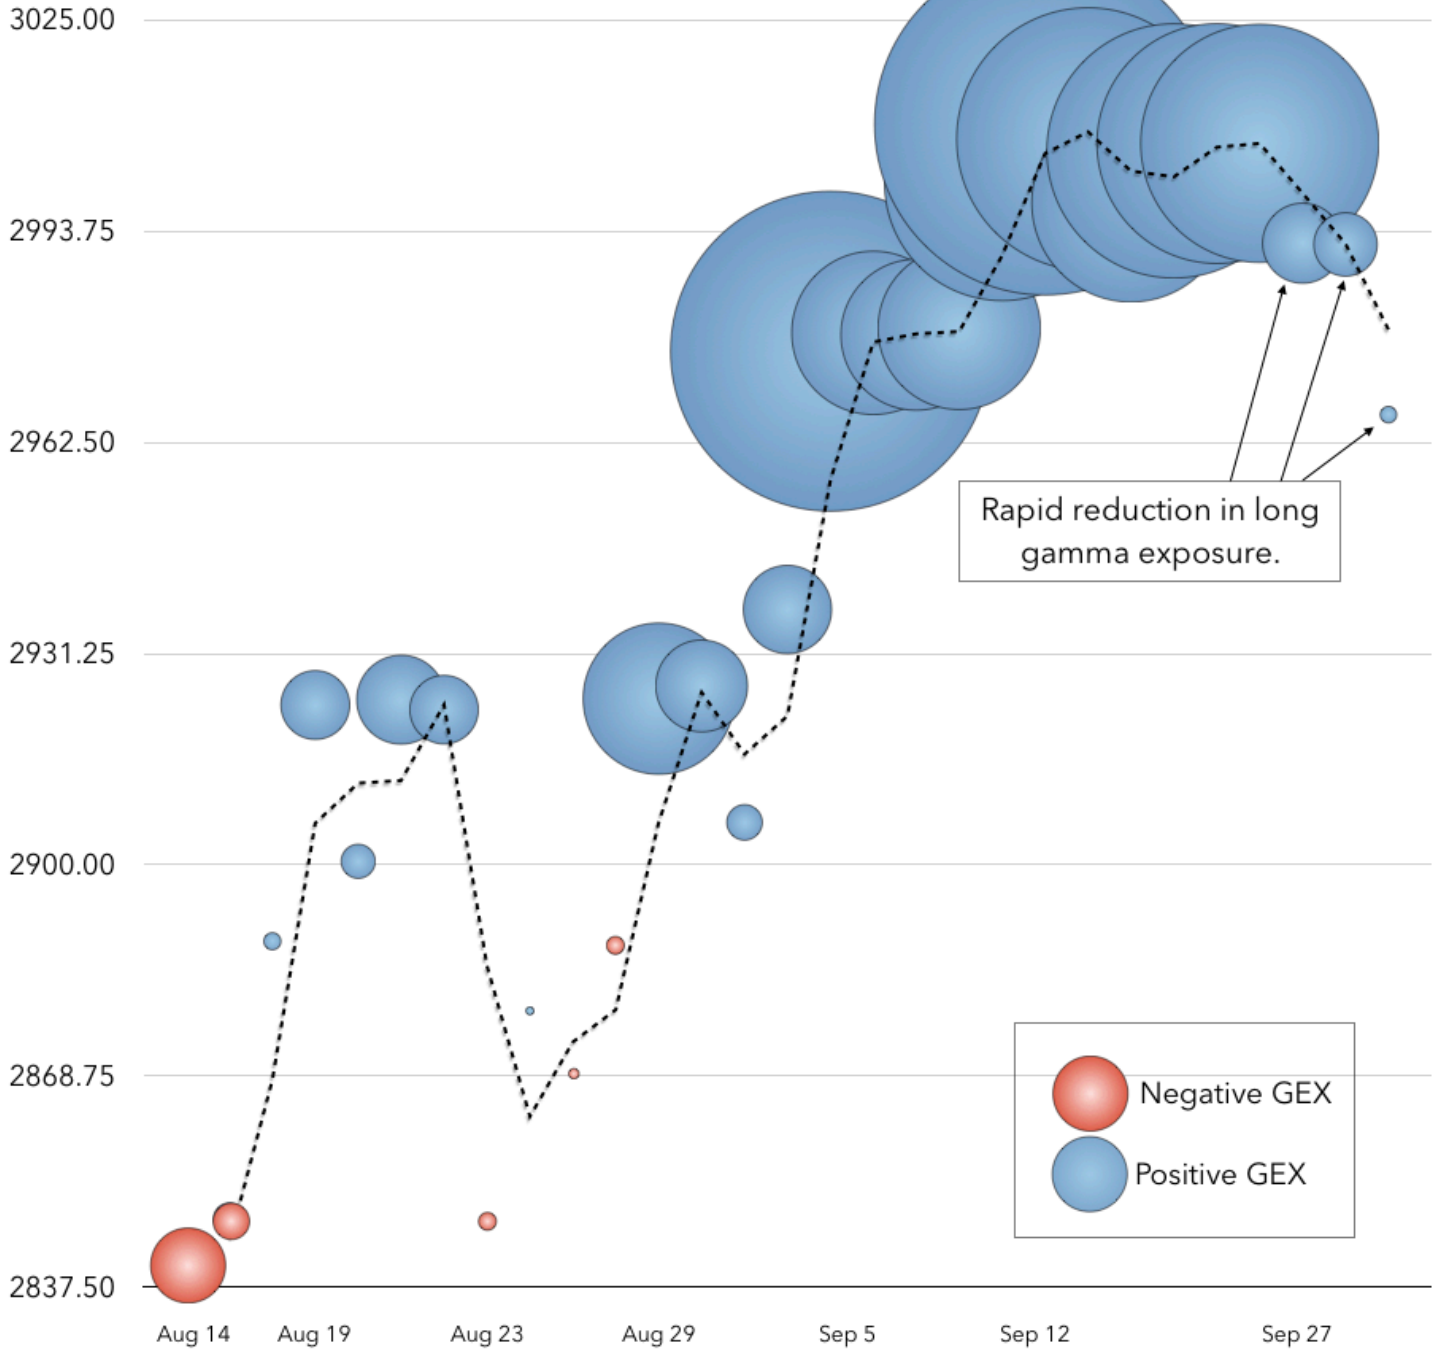

Exposure to Gamma: August 14 - September 24

Bubble Chart Scaled to GEX

Data: squeezemetrics.com

Graph: nextSignals.com